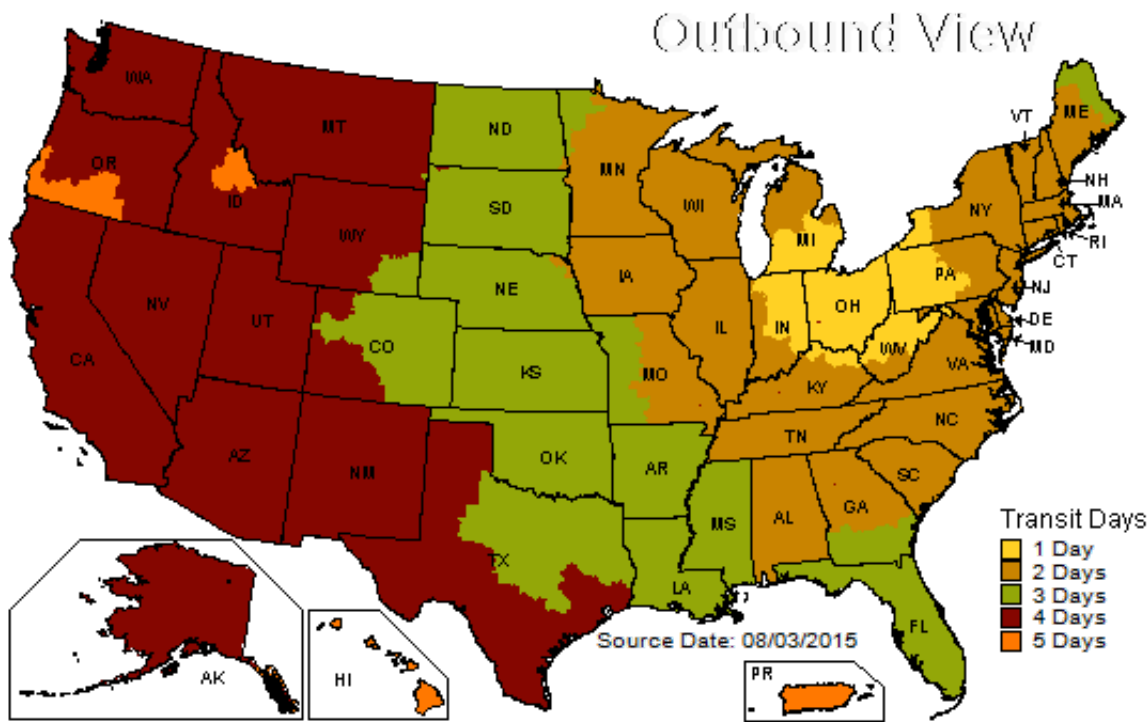

## U.S. Ground Map Results

Business days in transit from: INDEPENDENCE, OH 44131

Service Map colors may vary due to differences in hardware and software. This map is a general representation of UPS Ground transit times. For service availability and to calculate the delivery time for a package shipped between a specific origin and destination worldwide, select **Calculate Time & Cost** in the **Shipping** tab.